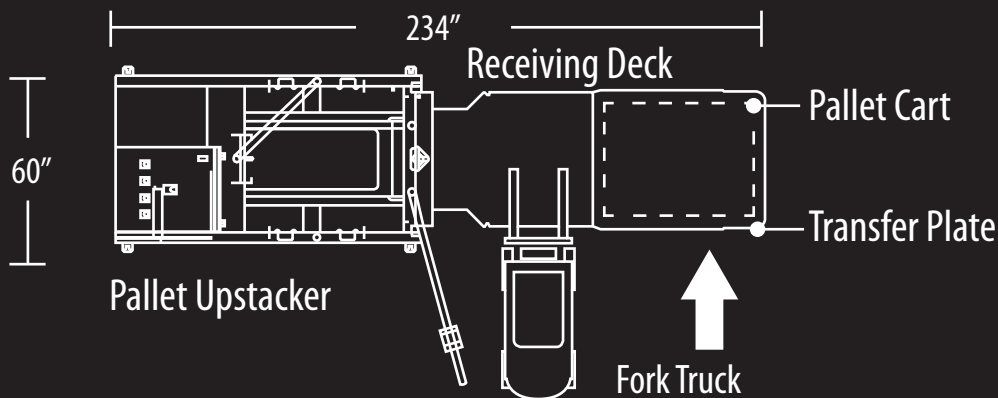

LTS-PD-OC

Load Transfer Solutions

Load Transfer Stations are capable of transferring products that are packaged in cases, barrels, drums, bags and pails from one pallet to another including Plastic, Chep and GMA pallets in both receiving and shipping applications. Make your next load transfer an easy one with the LTS-PD-OC from Columbia Machine, Inc.

Features

- » Automatic pallet upstack holds up to 20 pallets
- » Hydraulically actuated
- » Heavy-duty construction
- » Easy to operate
- » 5 HP integral hydraulic power unit
- » 3-strand chain powered outfeed cart
- » Category 3 safety features including light curtains
- » Weighs 10,000 lbs.
- » 4,000 lbs. load capacity
- » 3 Emergency stops
- » Low maintenance
- » Allen Bradley PLC controls
- » 230, 460 or 575 VAC power supply
- » 24 VDC controls
- » UL / CSA rated control panel
- » Machine mounted guarding
- » Overhead pivot pole cord switch
- » Panelview Plus touchscreen HMI
- » Automatically dispenses "go to" pallet

Want to See More?

To view a video of the LTS-PD-IC-OC in operation and for more information on Columbia's complete line of palletizers, please visit www.loadtransfer.net or call toll-free at 1.800.628.4065 / direct at 1.360.694.1501.

LOAD TRANSFER SOLUTIONS

The Load Transfer Station with Pallet Dispenser and outfeed conveyor (LTS-PD-OC) includes the LTS, 3 chain pallet cart and pallet dispenser outfeed cart. The LTS-PD-OC operates in the same manner as the LTS-PD with the addition of automatically “discharging” the transferred load away from the machine.